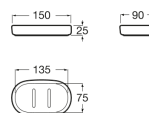

ONDA

Over countertop soap dish

DIMENSIONS

Length	150 mm
Width	90 mm
Height	25 mm

COLOURS AND FINISHES

TECHNICAL DRAWINGS

FEATURES

Over countertop soap dish.

Finish: White

Fixing kit: Not included

Installation type: Countertop

Material: Vitreous china

Maximum weight supported (Kg): 5

Onda

The high hygienic properties of vitreous china can also be found in the new Onda bathroom accessories and their solid design of rounded lines, which is both the perfect counterpoint to your modern bathroom or the ideal partner in more classical atmospheres.